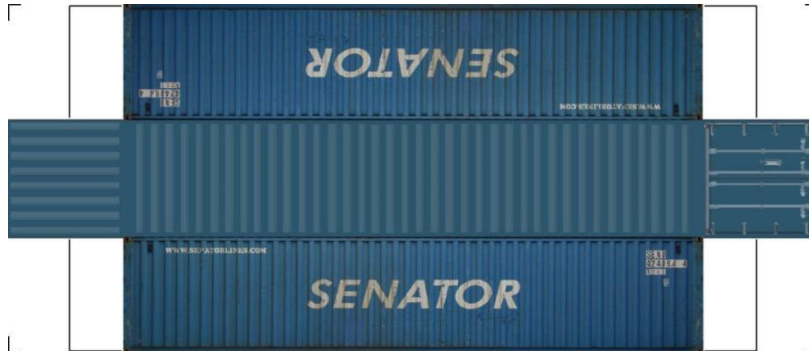

BUILD YOUR OWN (N SCALE) 40ft SHIPPING CONTAINERS

[Click to watch instructional video](#)

BUILD YOUR OWN (40ft SHIPPING CONTAINERS) N SCALE

Drawn By
www.krafttrains.com